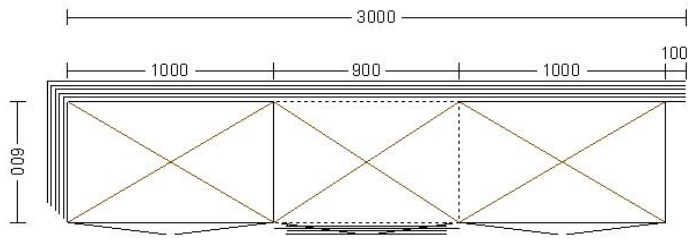

BIC Designed By KTB Cupboards

BED 2

Actual BIC after Installation Cost Of Cupboards R 25,399.00