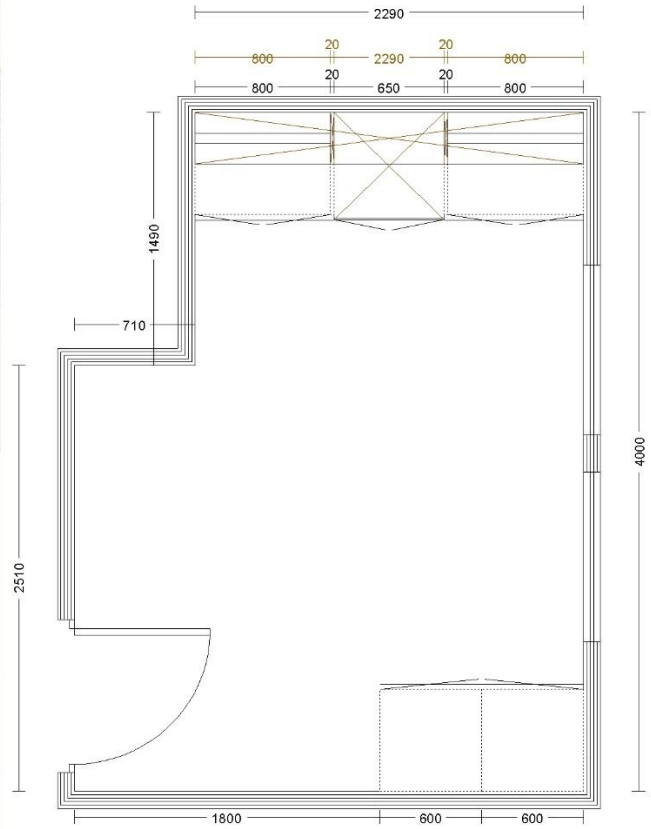

Bedroom Designed By KTB Cupboards

Actual Bedroom after Installation Cost Of Bedroom R 25,122.00 Excluding Installation