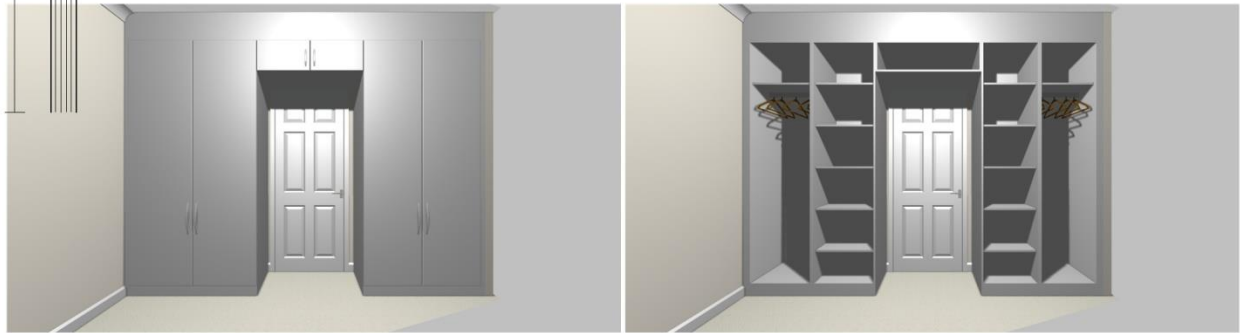

BEDROOM CUPBOARD DESIGNED BY KTB CUPBOARDS

COST ON WHITE ALPINE MELAMINE CUPBOARD R 14,665.00

(EXCLUDING HANDLES AND INSTALLATION)

ACTUAL INSTALLATION