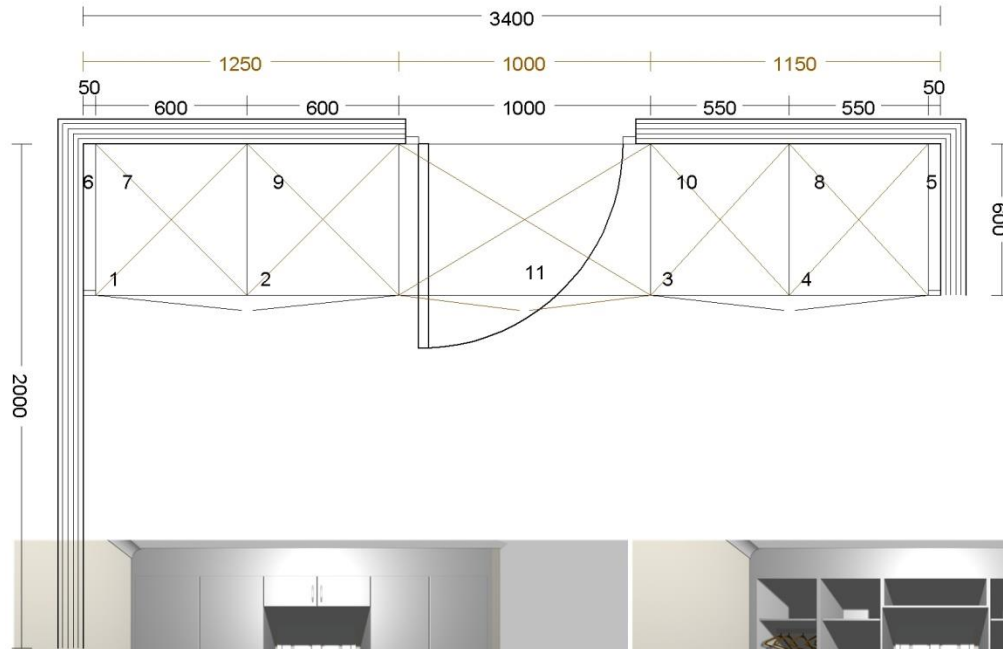

BEDROOM CUPBOARD DESIGNED BY KTB CUPBOARDS

COST ON WHITE ALPINE MELAMINE CUPBOARD R 14,665.00

(EXCLUDING HANDLES AND INSTALLATION)

ACTUAL INSTALLATION