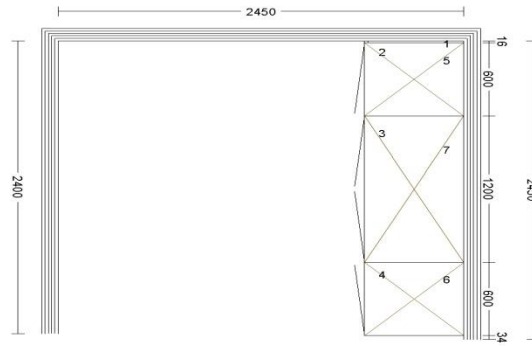

## CUPBOARDS DESIGNED BY KTB CUPBOARDS

COST ON BEDROOM CUPBOARD IN WHITE MELAMINE R 9,863.00 (EXCLUDING HANDLES AND INSTALLATION)