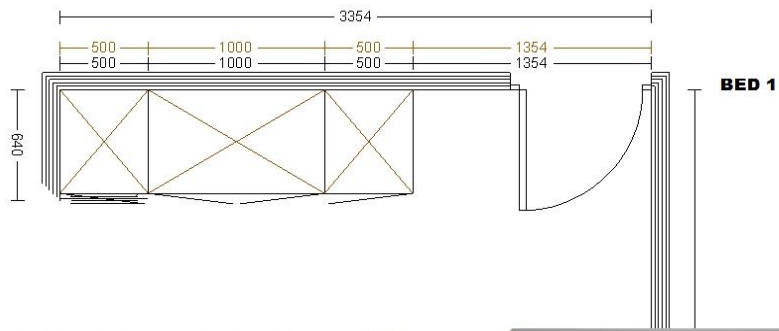

BIC Designed By KTB Cupboards

Actual BIC after Installation Cost Of Cupboards R 21,742.00