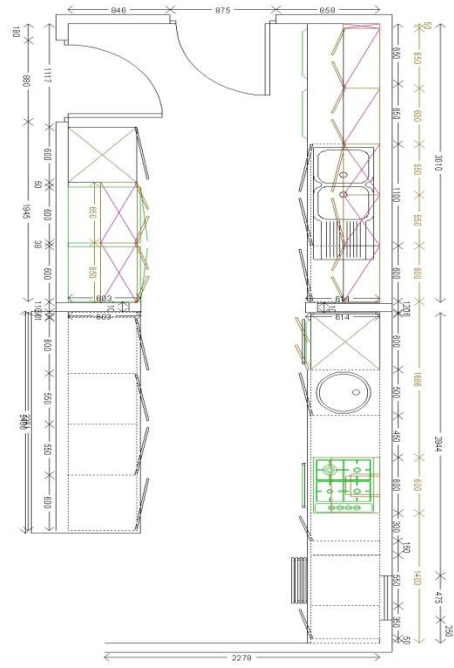

KITCHEN DESIGNED BY KTB CUPBOARDS

ACTUAL INSTALLATION. COST OF BLACK CHERRY WRAP KITCHEN R 88,514.00

(EXCLUDING HANDLES, APPLIANCES, GRANITE AND INSTALLATION)