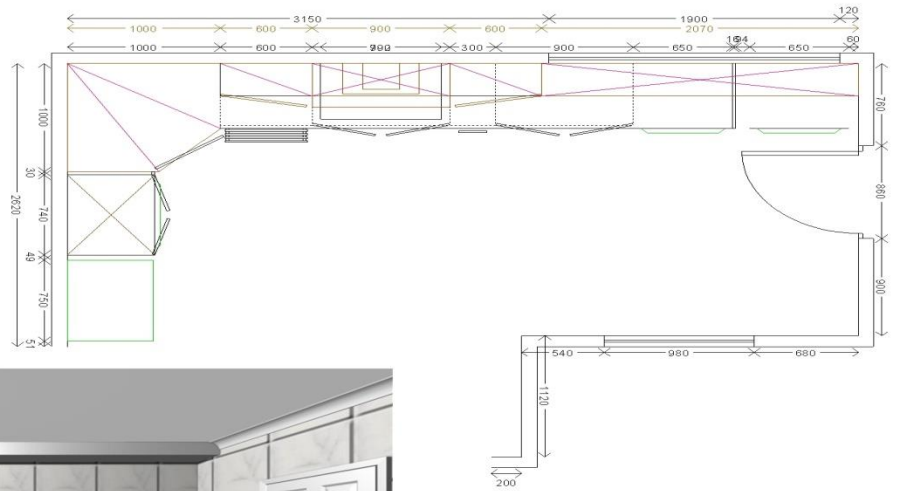

KITCHEN DESIGNED BY KTB CUPBOARDS

ACTUAL INSTALLATION WHITE WRAP KITCHEN COST R 45,161.00
(EXCLUDING APPLIANCES, HANDLES, TOPS AND INSTALLATION)